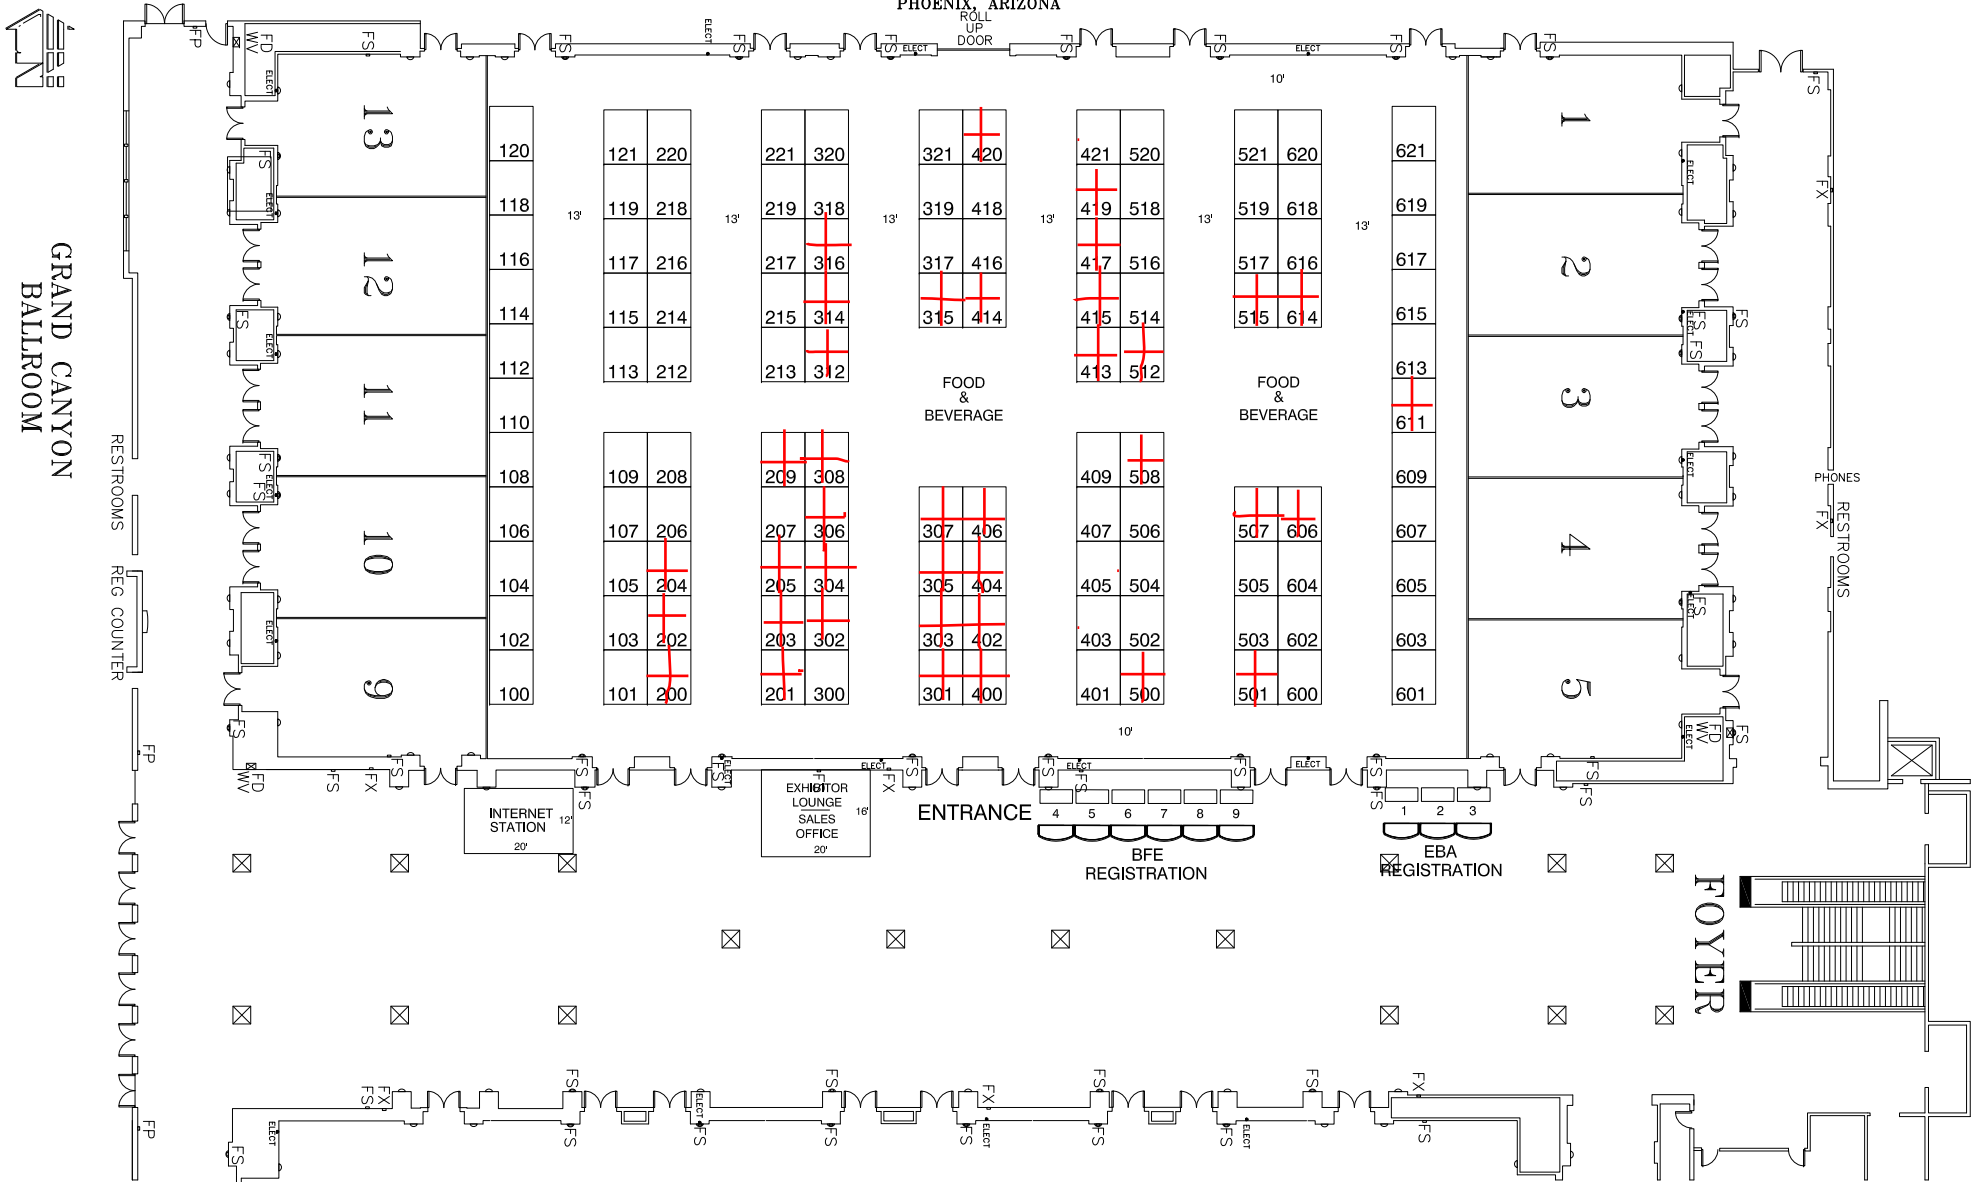

25th ANNUAL BENEFITS FORUM & EXPO
AND 7TH ANNUAL EMPLOYEE BENEFIT ADVISOR
SEPTEMBER 9-22, 2012
JW MARRIOTT DESERT RIDGE
RESORT & SPA
GRAND CANYON BALLROOM
PHOENIX, ARIZONA

Inventory as of 09/20/2011

Dimension	Size	Qty	SqFt	Rented	Available
8x10'	80	114	9,120	0	114
Totals:		114	9,120	0	114

GRAND CANYON
BALLROOM